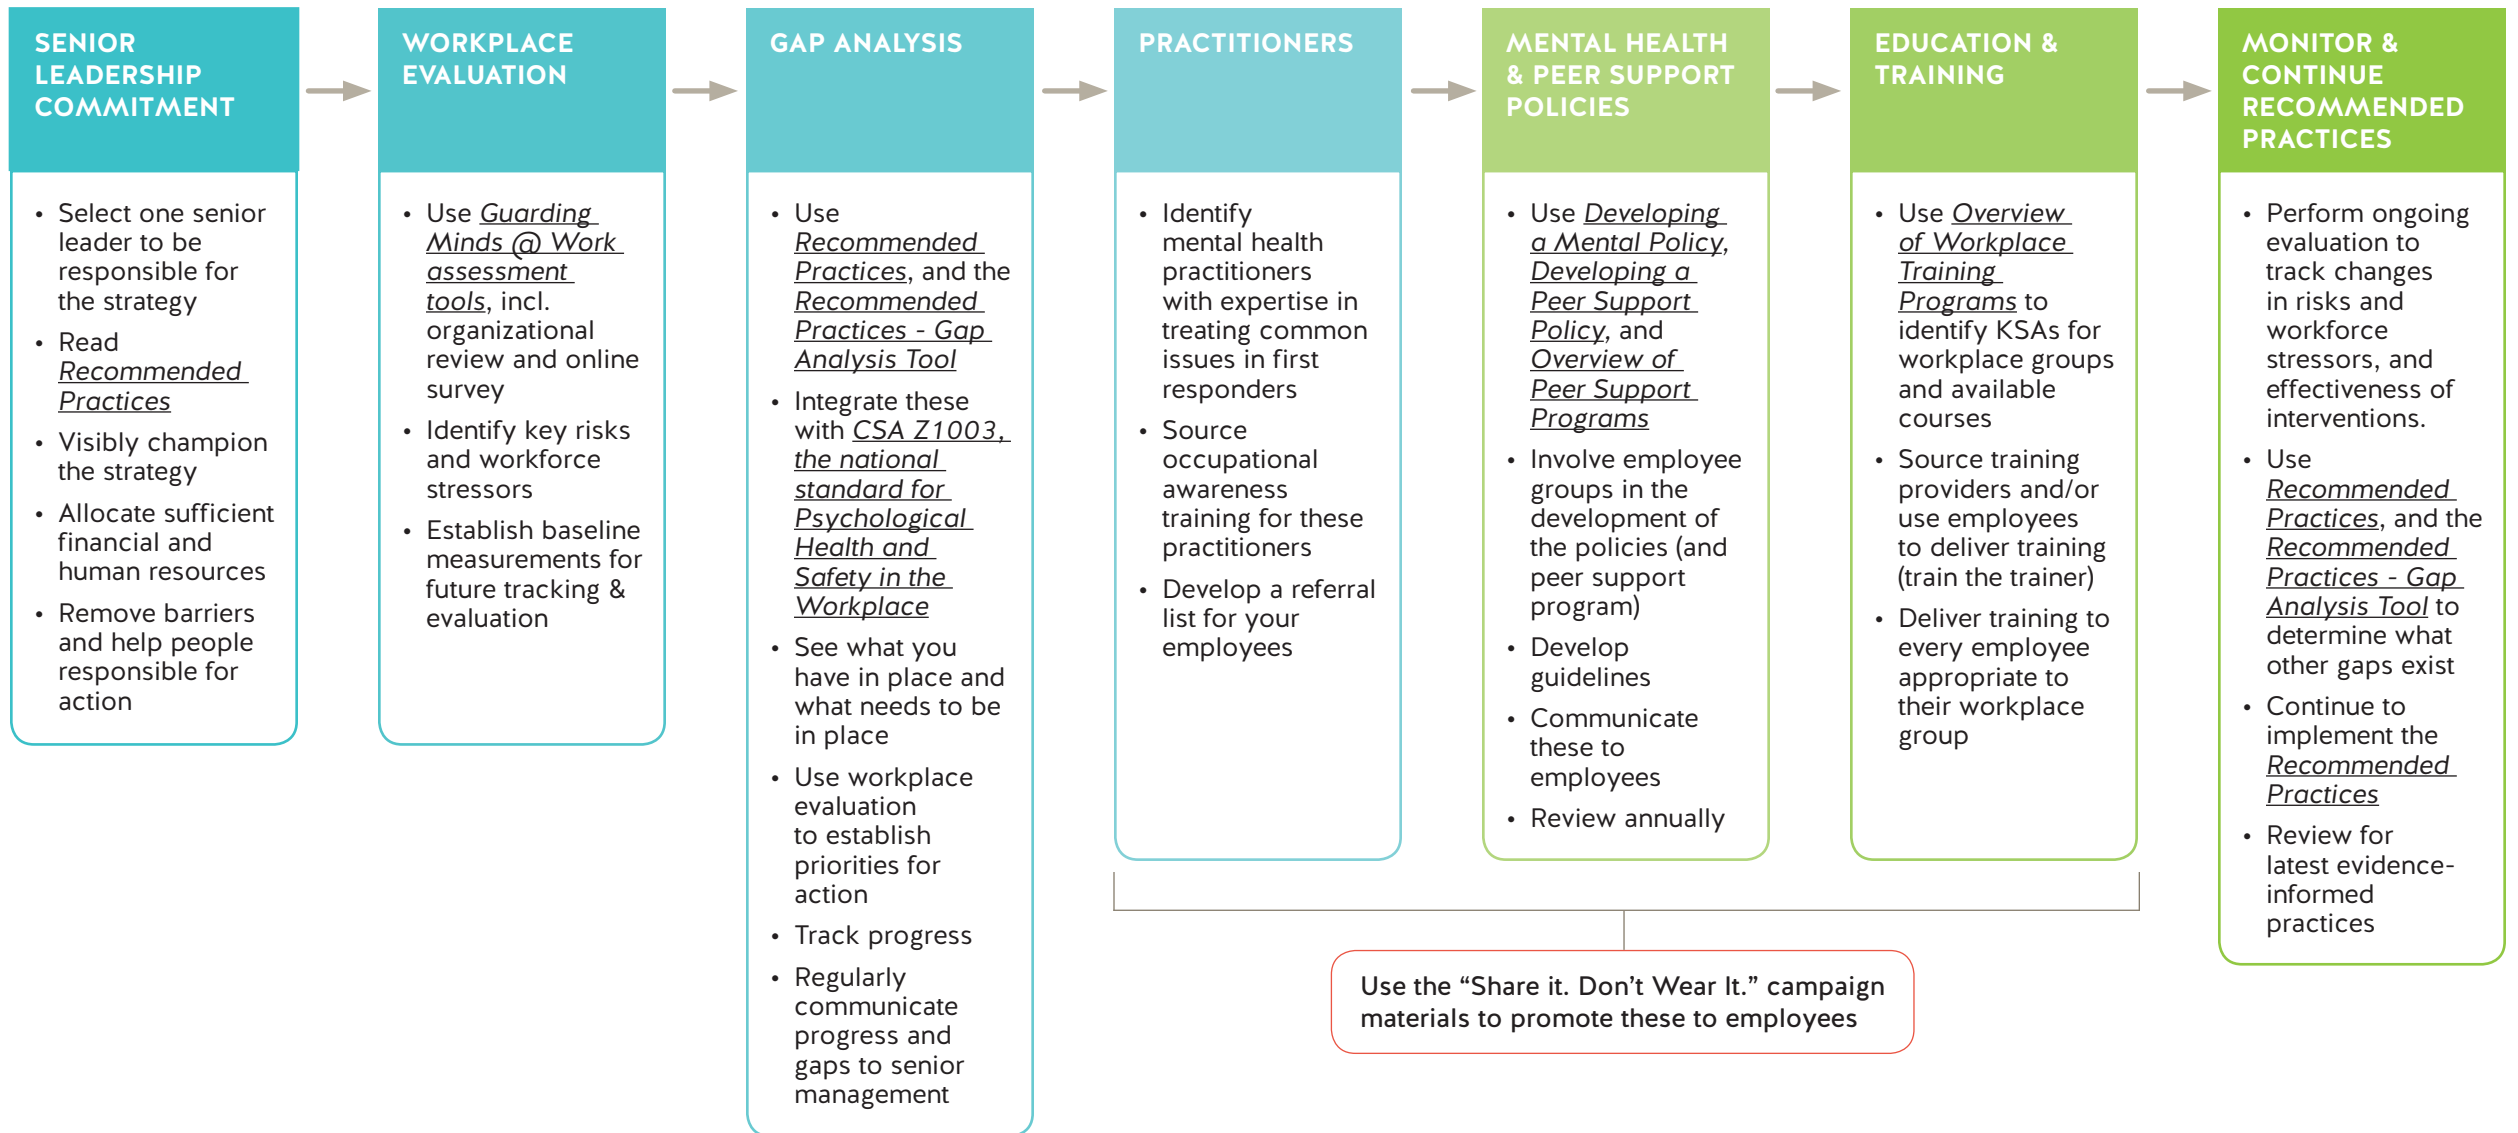

# LOOKING TO HELP?

A roadmap for promoting positive mental health in first responder organizations

This roadmap is for leaders and others responsible for policies and programs designed to support the mental health of their employees. It will help you get started and know the direction to take.

Visit [BCFirstRespondersMentalHealth.com](http://BCFirstRespondersMentalHealth.com).